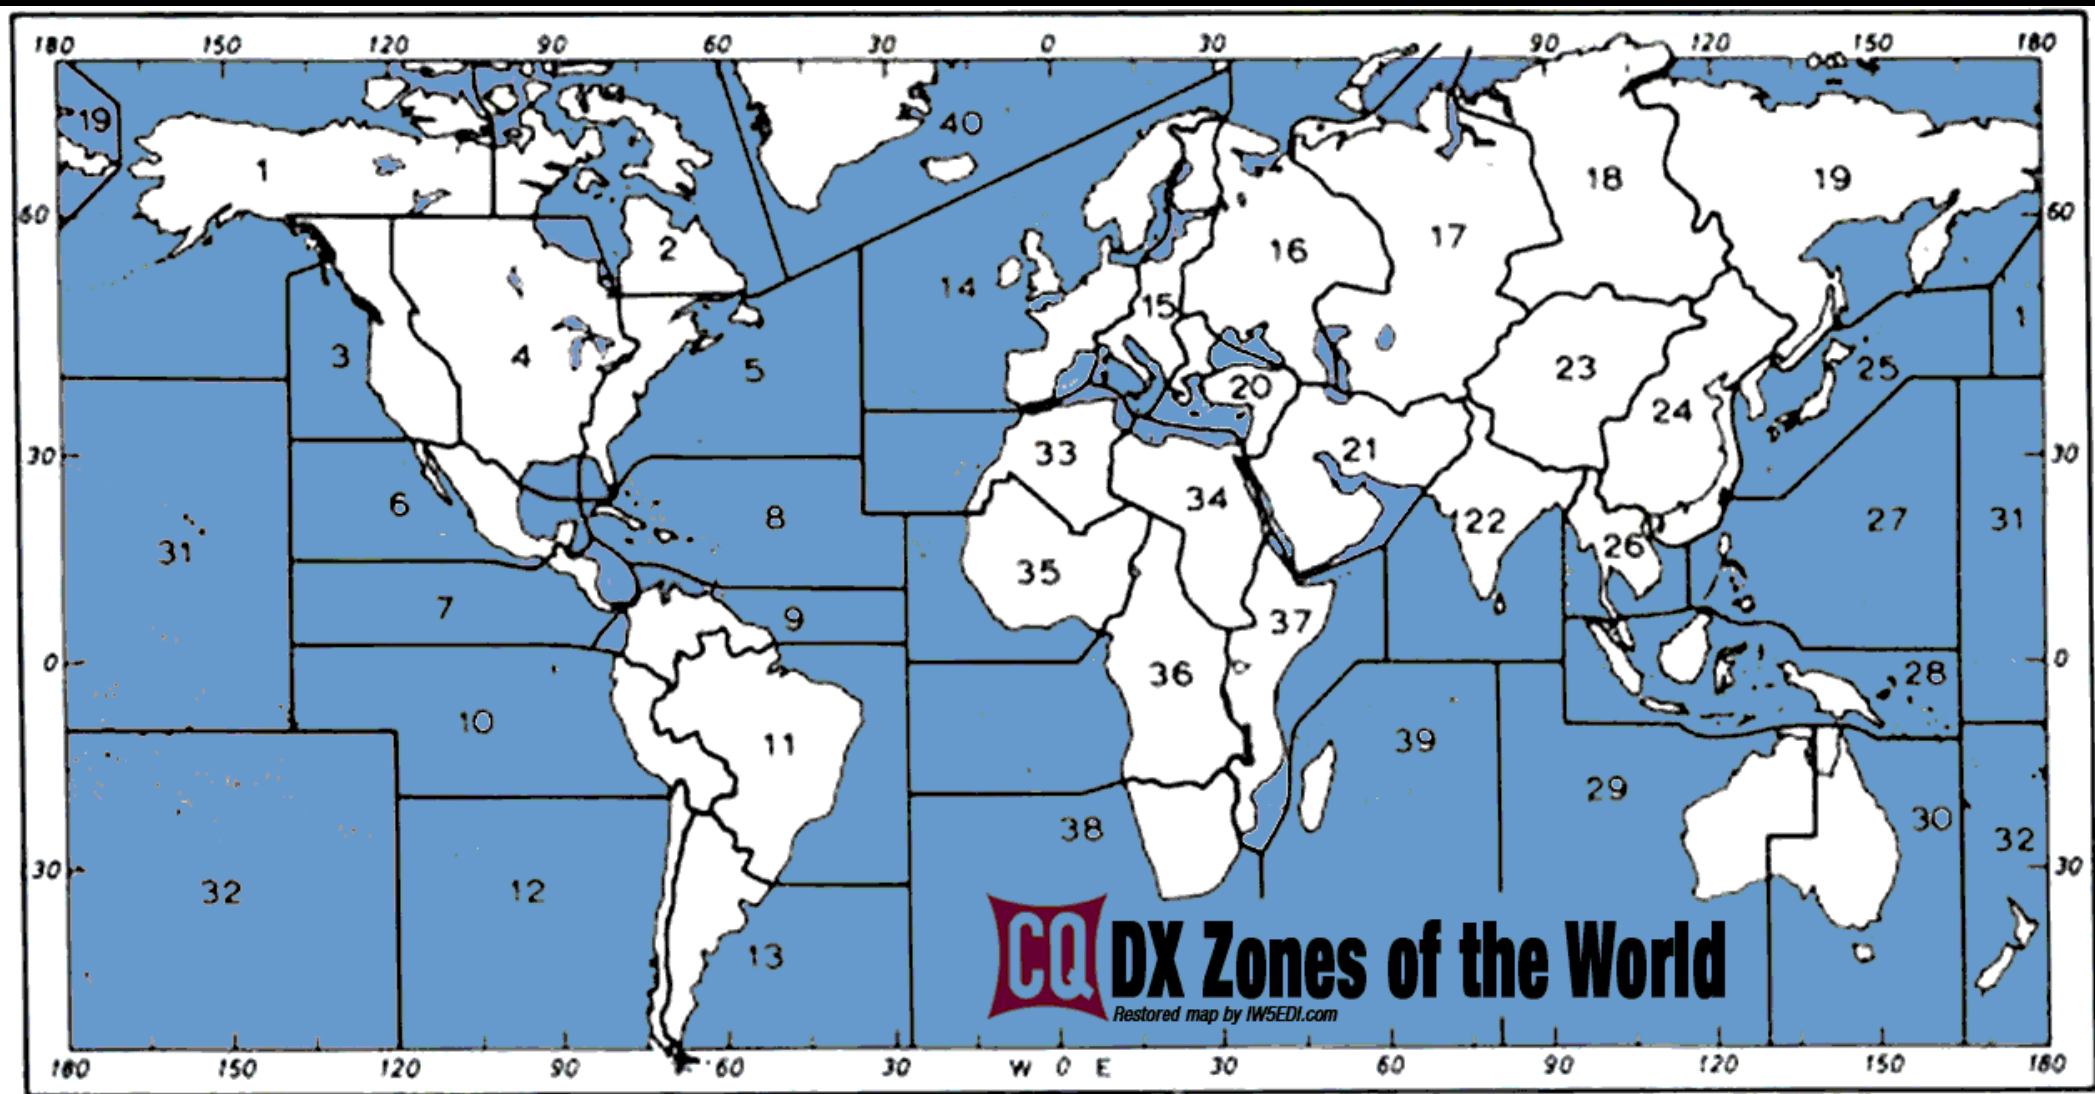

# WAZ Worked All Zones

Confirm contacts with all 40 CQ zones

Versions:

Mixed, AM, SSB, CW, RTTY, SSTV, EME

5-Band, 160 meters, 6 meters

30 meters, 17 meters, 12 meters

Satellite