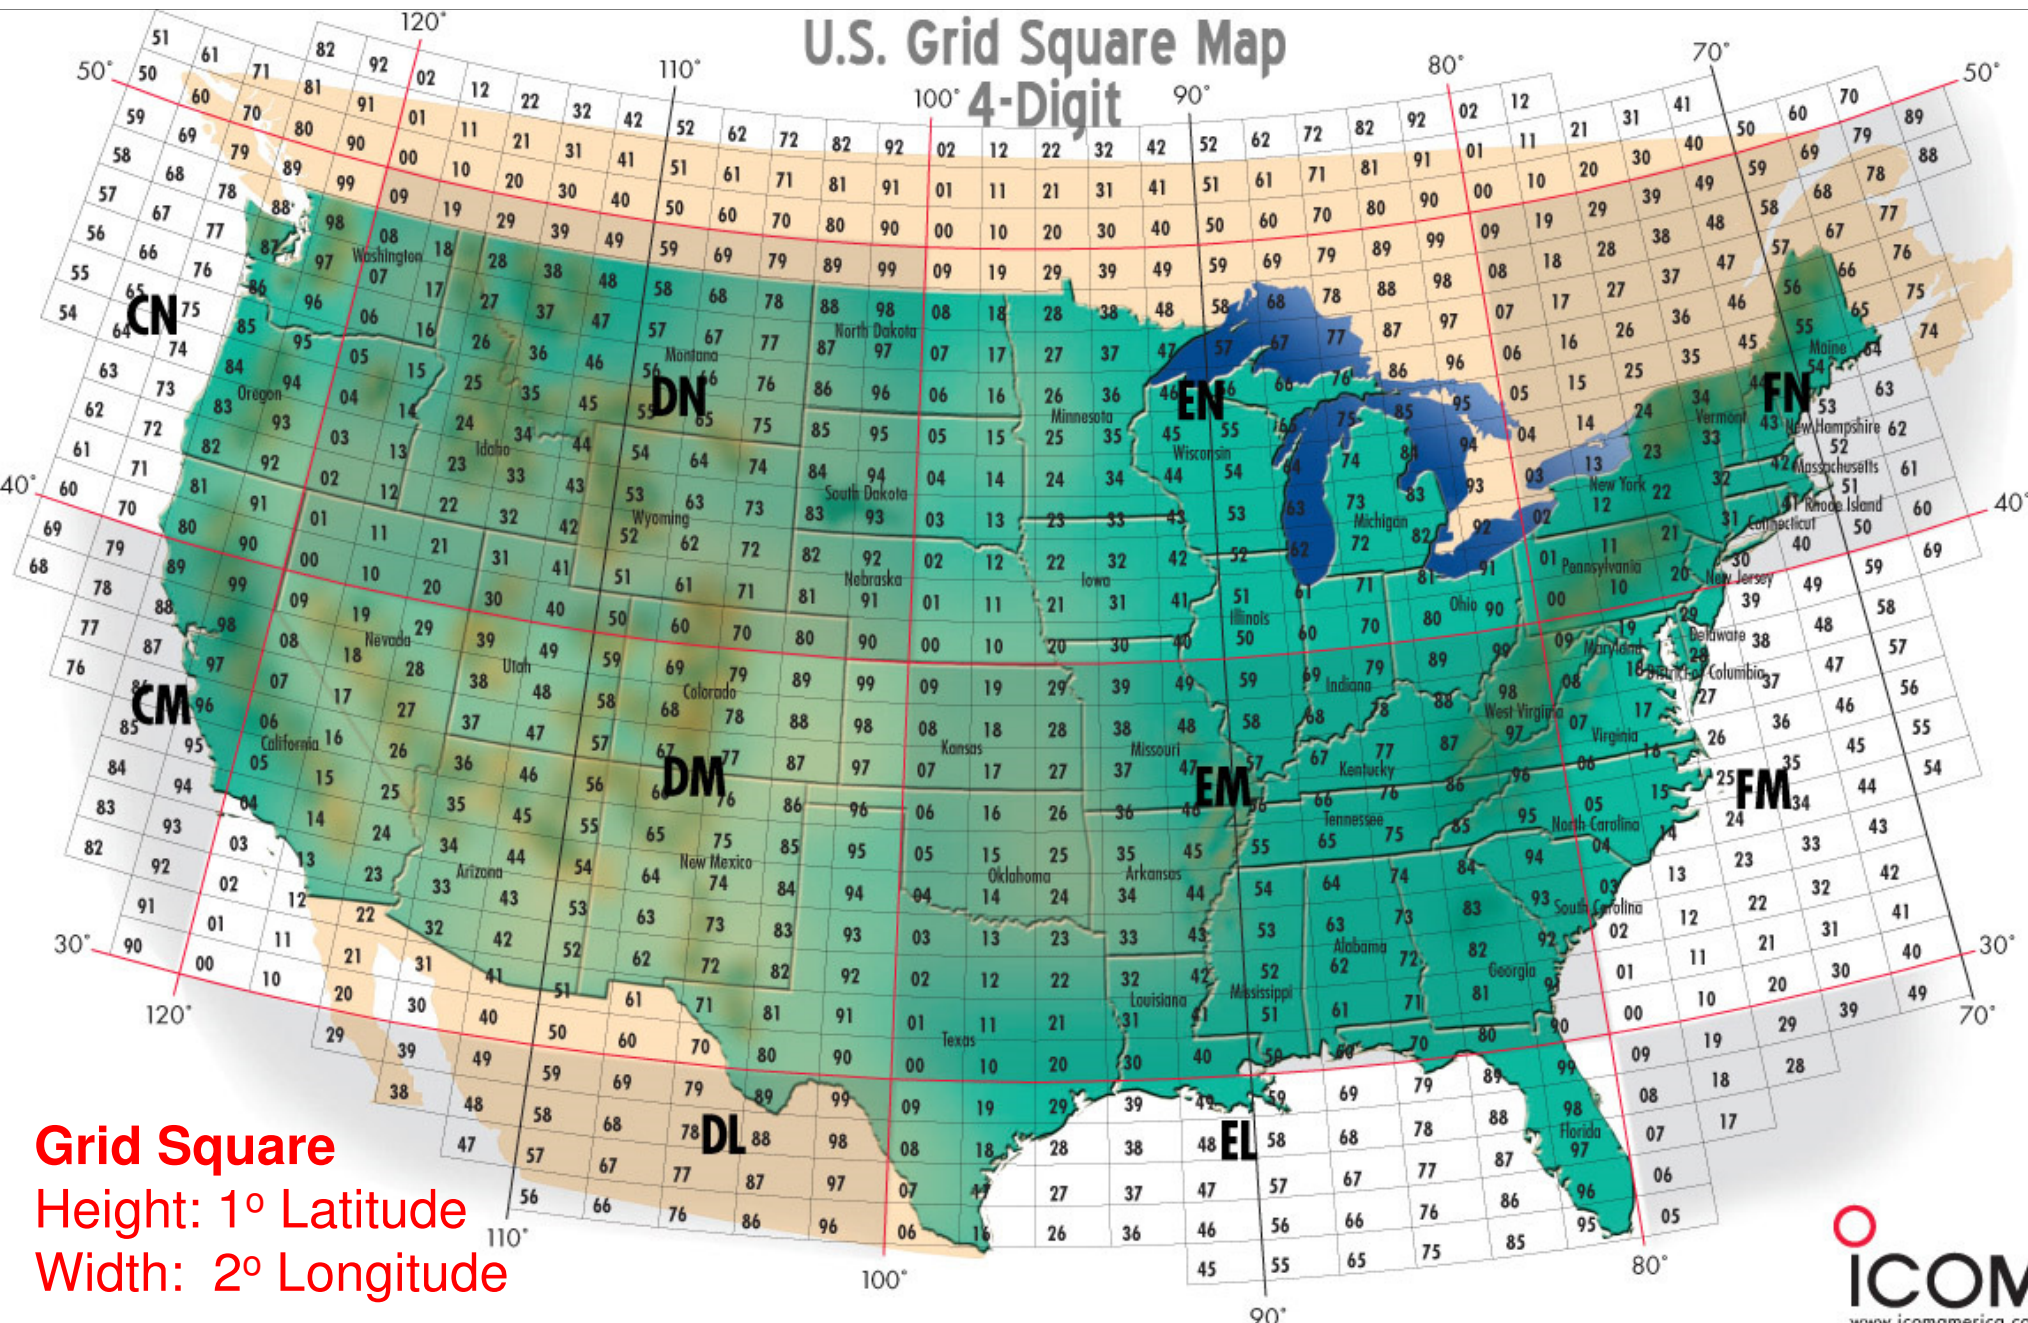

U.S. Grid Square Map

4-Digit

Grid Square
Height: 1° Latitude
Width: 2° Longitude